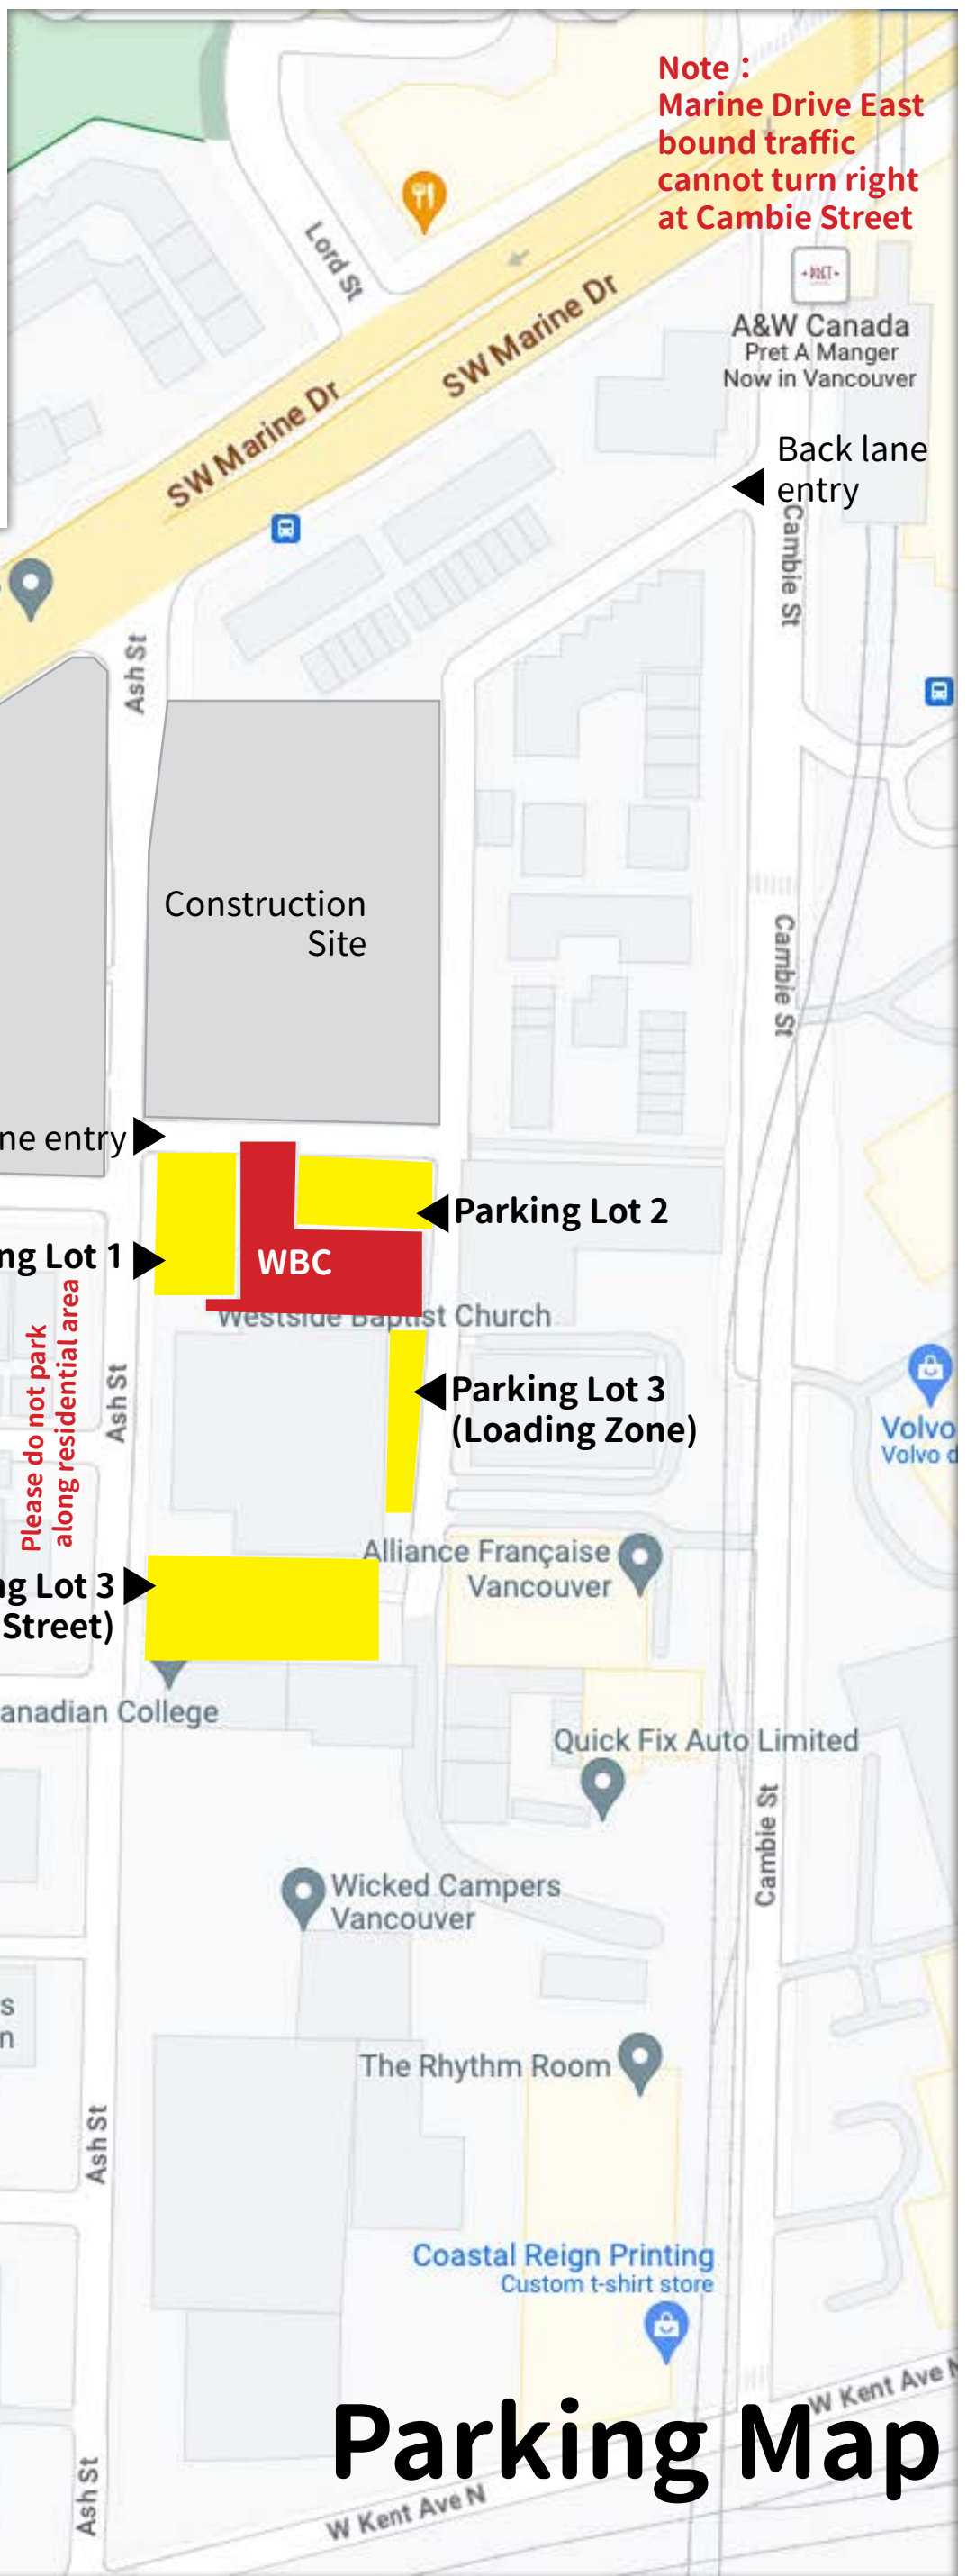

- The following four parking lots are only open on Saturdays 4:00 - 7:00pm and Sundays 8:30am to 1:00pm. Do not park here at other times.
- If using Parking Lot 3, please register with the greeter on duty.
- Parking Lot 1 is for newcomers, people with physical challenge, seniors and families with young children. Parents whose children are already enrolled in CitRUs please use other car parks.
- For the sake of our neighbors, please do not park on the roadside of residential buildings.
- The underground portion of Parking Lot 2 will be closed every Sunday at 1:00 pm, it is not accessible until 10:00am on Tuesday.