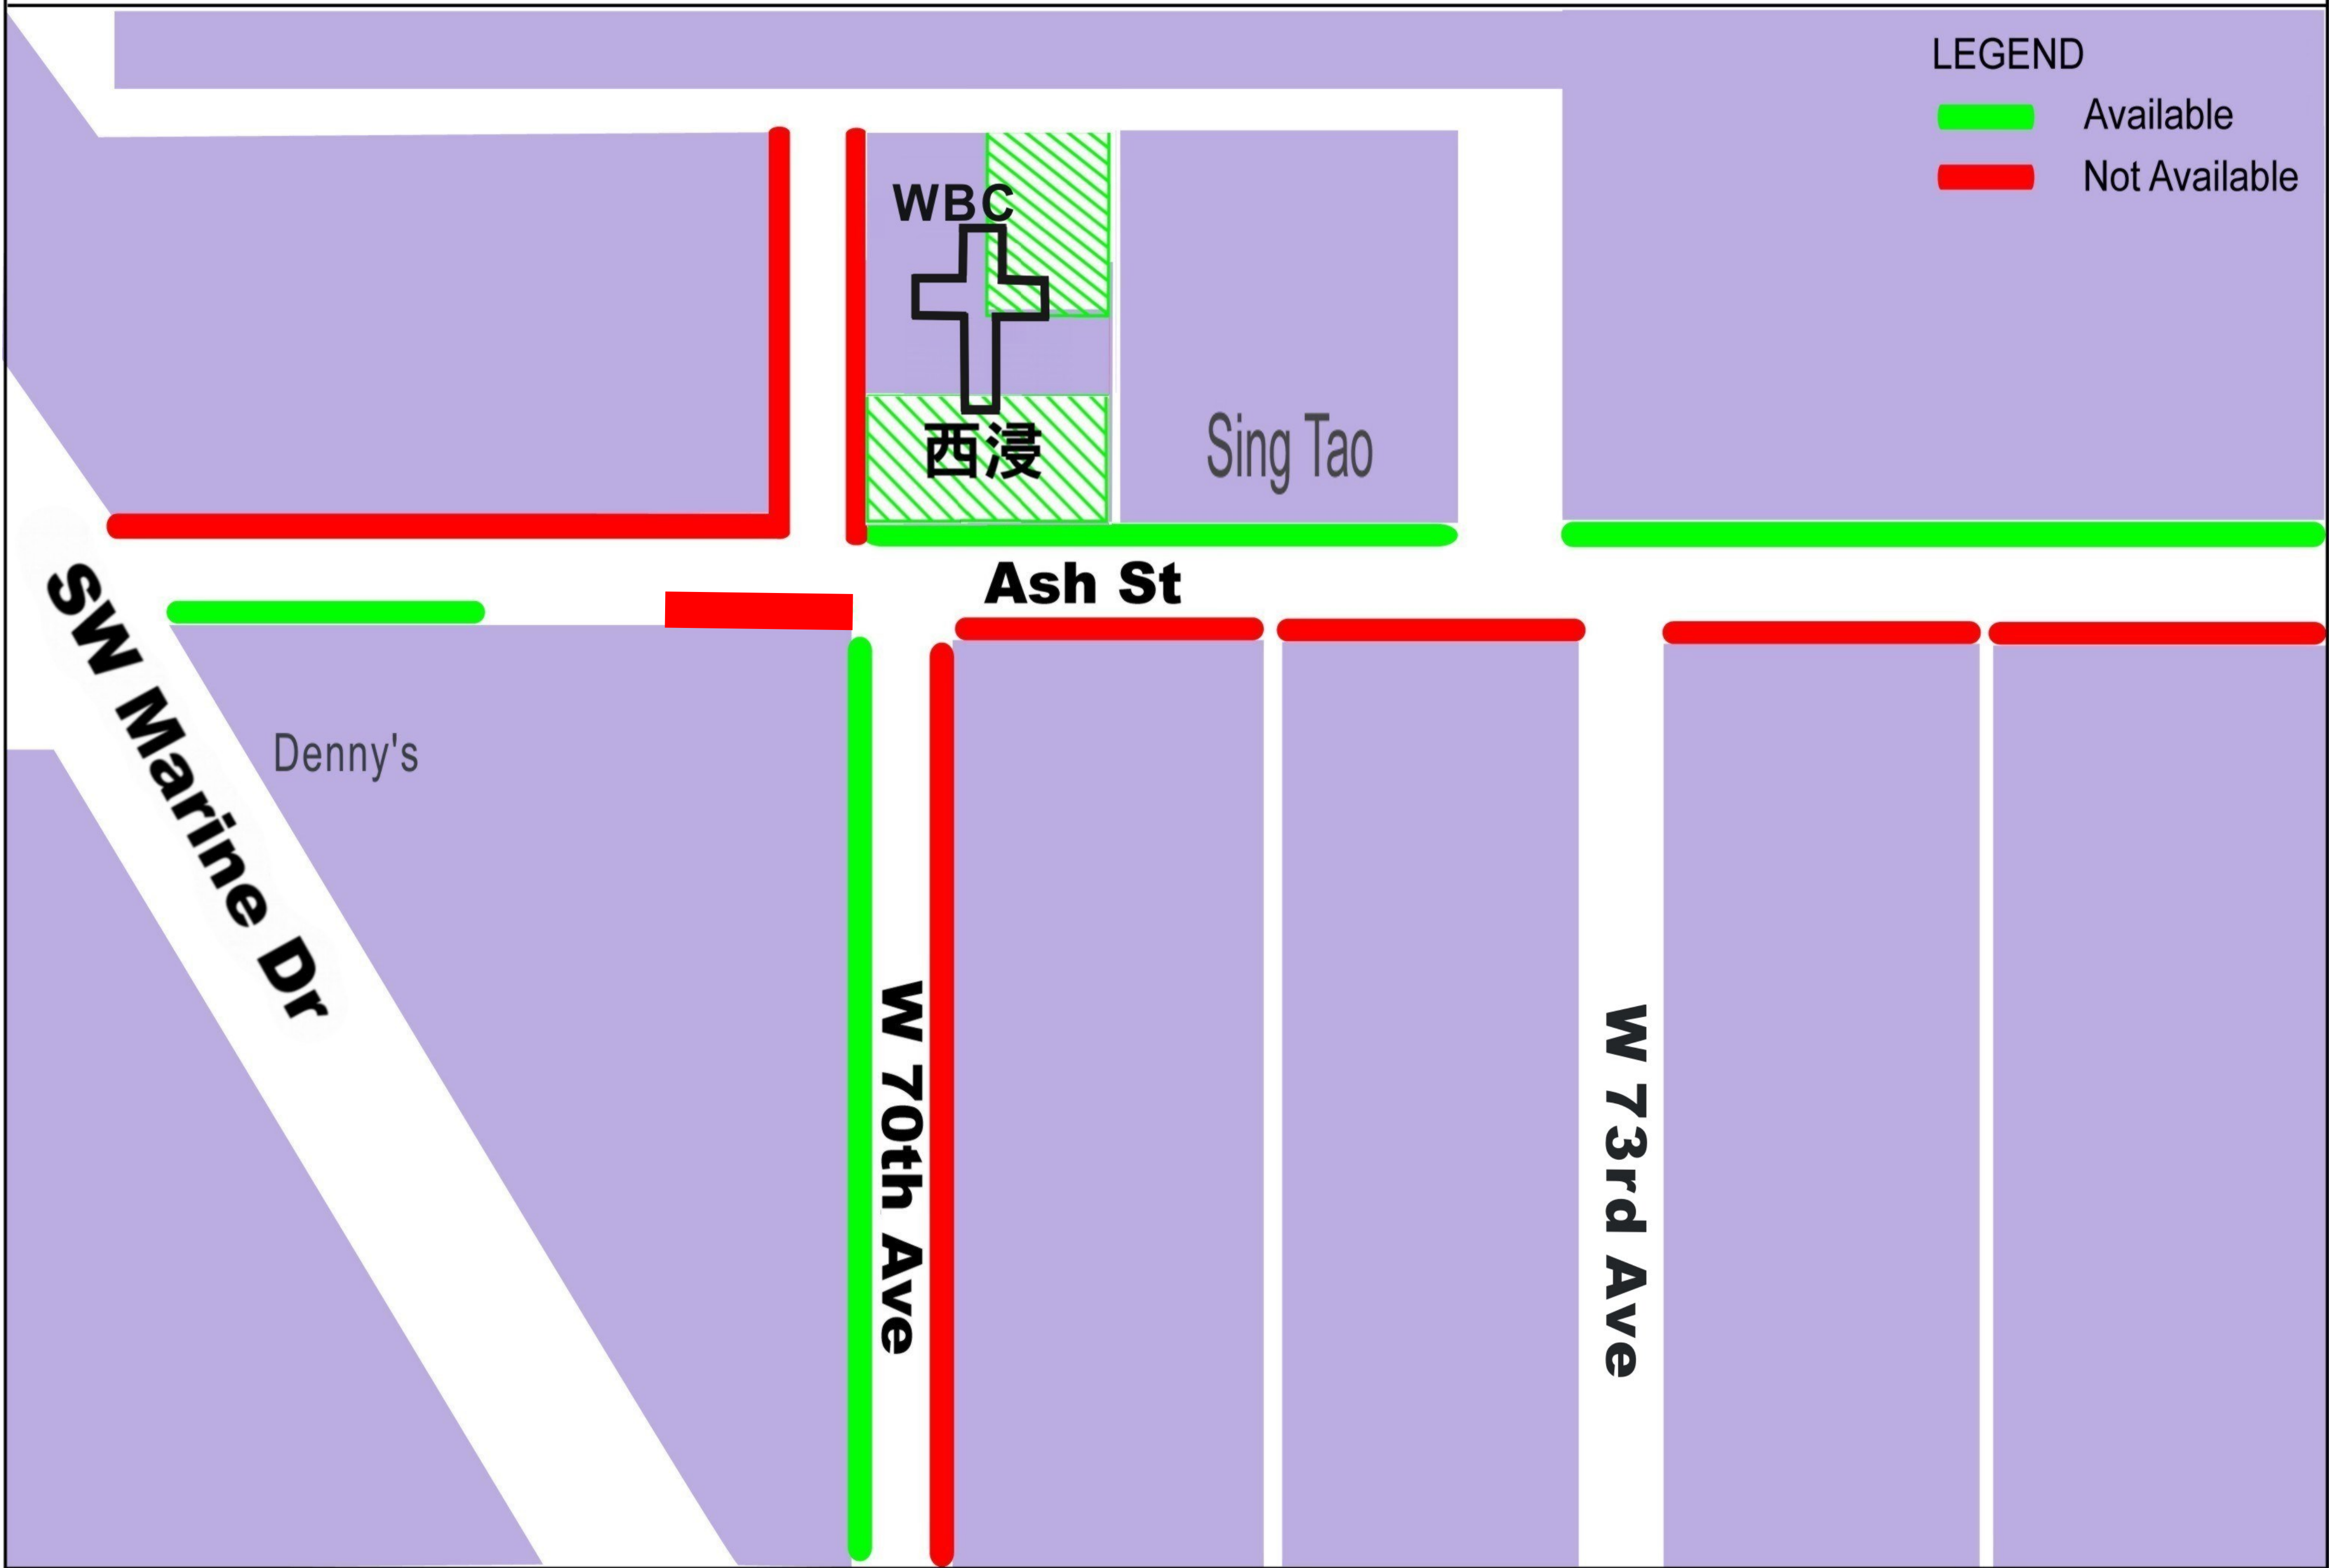

Available Parking Spots For Westside Baptist Church's Visitors

LEGEND

- Available
- Not Available

WBC

西浸

Sing Tao

Ash St

Denny's

SW Marine Dr

W 70th Ave

W 73rd Ave